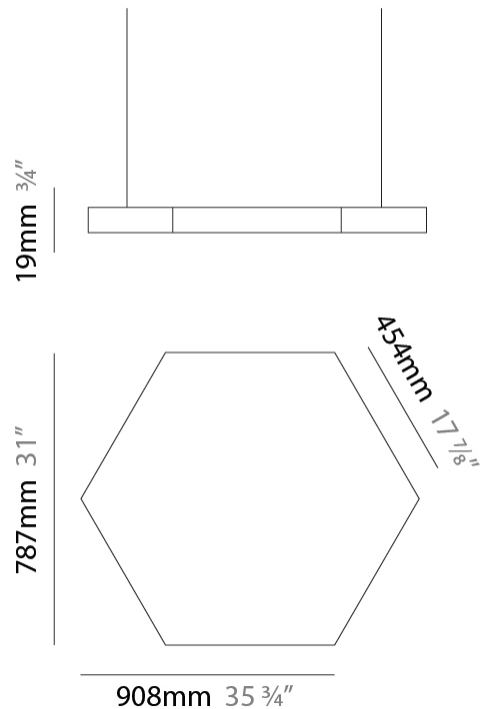

A51092- -

base number
Color   Finish
Temperature   Options

1. To build a product code in our configurator select the specify button on the base model # product page
2. To build a manual product code on this datasheet choose from the options listed below in blue font and add the suffix to the base model #

GENERAL

Series: Infinite Hexagon
Partner: Ivela
Division: Architectural
Installation: Suspension
Product Type: Panels
Mounting Location: Ceiling
Light Distribution: Direct

PHYSICAL

Shape: Hexagon
Length (mm): 908
Length (in): 36 ³/₄
Width (mm): 527
Width (in): 20 ³/₄
Height (mm): 19
Height (in): 3/4
Max. Overall Height (mm): 3019
Max. Overall Height (in): 118 ⁷/₈
Diffuser: PMMA - Opal
[Fixture Finish: WHI / BLK / GLD](#)
Fixture Material: Aluminum
Cable Details: 3,000mm / 118 1/8" Transparent Cable

ELECTRICAL

Lamp Type: LED
Input Wattage (W): 54
Dimming: Tri-Mode (Non-Dimming and Phase Dimming (120Vac only) and 0-10V Dimming)
Driver Included: No
Driver Location: Remote
Driver Type: Constant Voltage - Universal
Driver Class: Class 2
Housing: ENCP 5 (ERP) ENCP 13 (SC Power)
Input Voltage (V): 120 - 277
Output Voltage (V): 24

LED

[Color Temperature (°K): 2700 / 3000 / 3500 / 4000](#)
Max. Delivered Lumen (lm): 5400 / 5625 / 5792 / 5962
Nominal Lumen (lm): 10800 / 11250 / 11585 / 11925
CRI: >93 CRI
Lamp Life (hrs): 50000

OPTICAL

RATINGS AND CERTIFICATIONS

Certified By: CSA Certified to UL and CSA Standards
IP rating: IP20