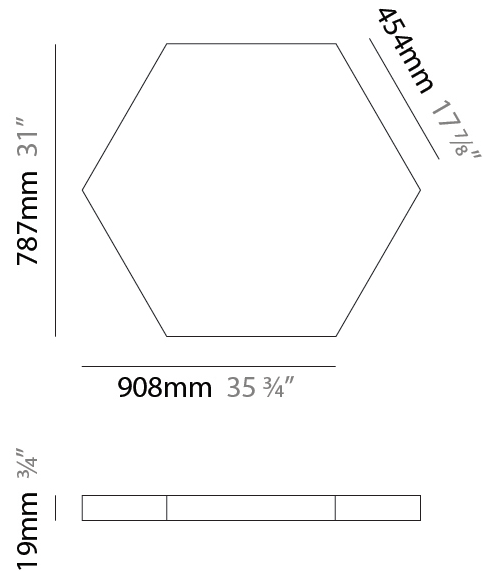

INFINITE HEXAGON SURFACE

A56193-

base number   Color   Finish
Temperature   Options

PROJECT _____
TYPE _____
SPECIFIER _____
QUANTITY _____
DATE _____

1. To build a product code in our configurator select the specify button on the base model # product page
2. To build a manual product code on this datasheet choose from the options listed below in blue font and add the suffix to the base model #

GENERAL

Series: Infinite Hexagon
Partner: Ivela
Division: Architectural
Installation: Surface
Product Type: Panels
Mounting Location: Ceiling
Light Distribution: Direct

PHYSICAL

Shape: Hexagon
Length (mm): 908
Length (in): 36 ³/₄
Width (mm): 527
Width (in): 20 ³/₄
Height (mm): 19
Height (in): 3/4
Diffuser: PMMA - Opal
Fixture Finish: WHI / BLK / GLD
Fixture Material: Aluminum

ELECTRICAL

Lamp Type: LED
Input Wattage (W): 54
Dimming: Tri-Mode (Non-Dimming and Phase Dimming (120Vac only) and 0-10V Dimming)
Driver Included: No
Driver Location: Remote
Driver Type: Constant Voltage - Universal
Driver Class: Class 2
Housing: ENCP 5 (ERP) ENCP 13 (SC Power)
Input Voltage (V): 120 - 277
Output Voltage (V): 24

LED

Color Temperature (°K): 2700 / 3000 / 3500 / 4000
Max. Delivered Lumen (lm): 5400 / 5625 / 5792 / 5962
Nominal Lumen (lm): 10800 / 11250 / 11585 / 11925
CRI: >93 CRI
Lamp Life (hrs): 50000

OPTICAL

RATINGS AND CERTIFICATIONS

Certified By: CSA Certified to UL and CSA Standards
IP rating: IP20