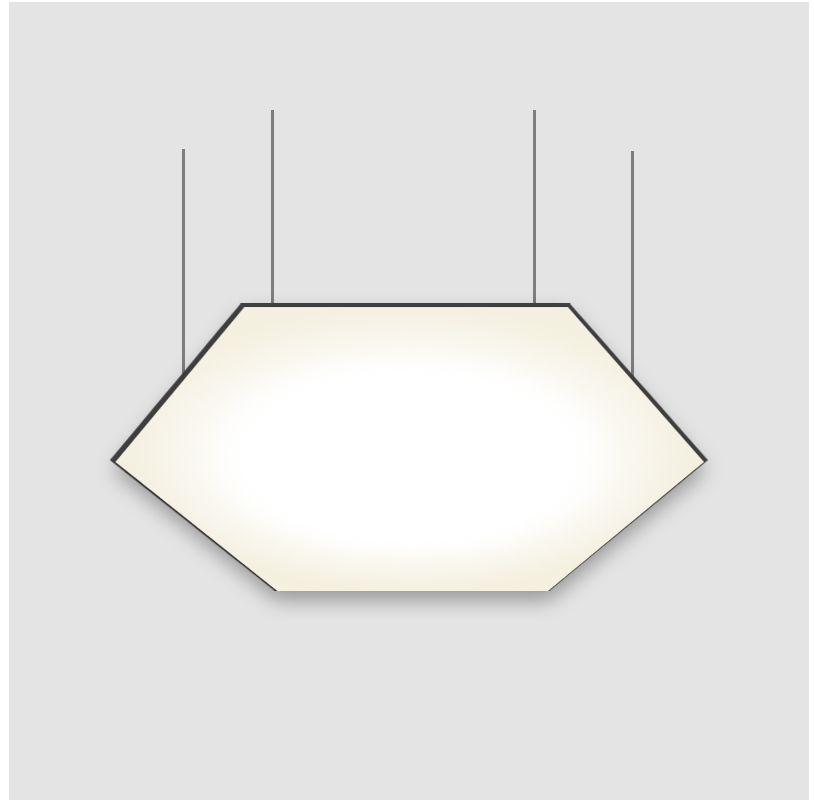

A51092- -

base number   Color   Finish
Temperature   Options

1. To build a product code in our configurator select the specify button on the base model # product page
2. To build a manual product code on this datasheet choose from the options listed below in blue font and add the suffix to the base model #

GENERAL

Series: Infinite Hexagon
Partner: Ivela
Division: Architectural
Installation: Suspension
Product Type: Panels
Mounting Location: Ceiling
Light Distribution: Direct

PHYSICAL

Shape: Hexagon
Length (mm): 908
Length (in): 36 ³/₄
Width (mm): 527
Width (in): 20 ³/₄
Height (mm): 19
Height (in): 3/4
Max. Overall Height (mm): 3019
Max. Overall Height (in): 118 ⁷/₈
Diffuser: PMMA - Opal
Fixture Finish: WHI / BLK / GLD
Fixture Material: Aluminum
Cable Details: 3,000mm / 118 1/8" Transparent Cable

ELECTRICAL

Lamp Type: LED
Input Wattage (W): 54
Dimming: Tri-Mode (Non-Dimming and Phase Dimming (120Vac only) and 0-10V Dimming)
Driver Included: No
Driver Location: Remote
Driver Type: Constant Voltage - Universal
Driver Class: Class 2
Housing: ENCP 5 (ERP) ENCP 13 (SC Power)
Input Voltage (V): 120 - 277
Output Voltage (V): 24

LED

Color Temperature (°K): 2700 / 3000 / 3500 / 4000
Max. Delivered Lumen (lm): 5400 / 5625 / 5792 / 5962
Nominal Lumen (lm): 10800 / 11250 / 11585 / 11925
CRI: >93 CRI
Lamp Life (hrs): 50000

OPTICAL

RATINGS AND CERTIFICATIONS

Certified By: CSA Certified to UL and CSA Standards
IP rating: IP20